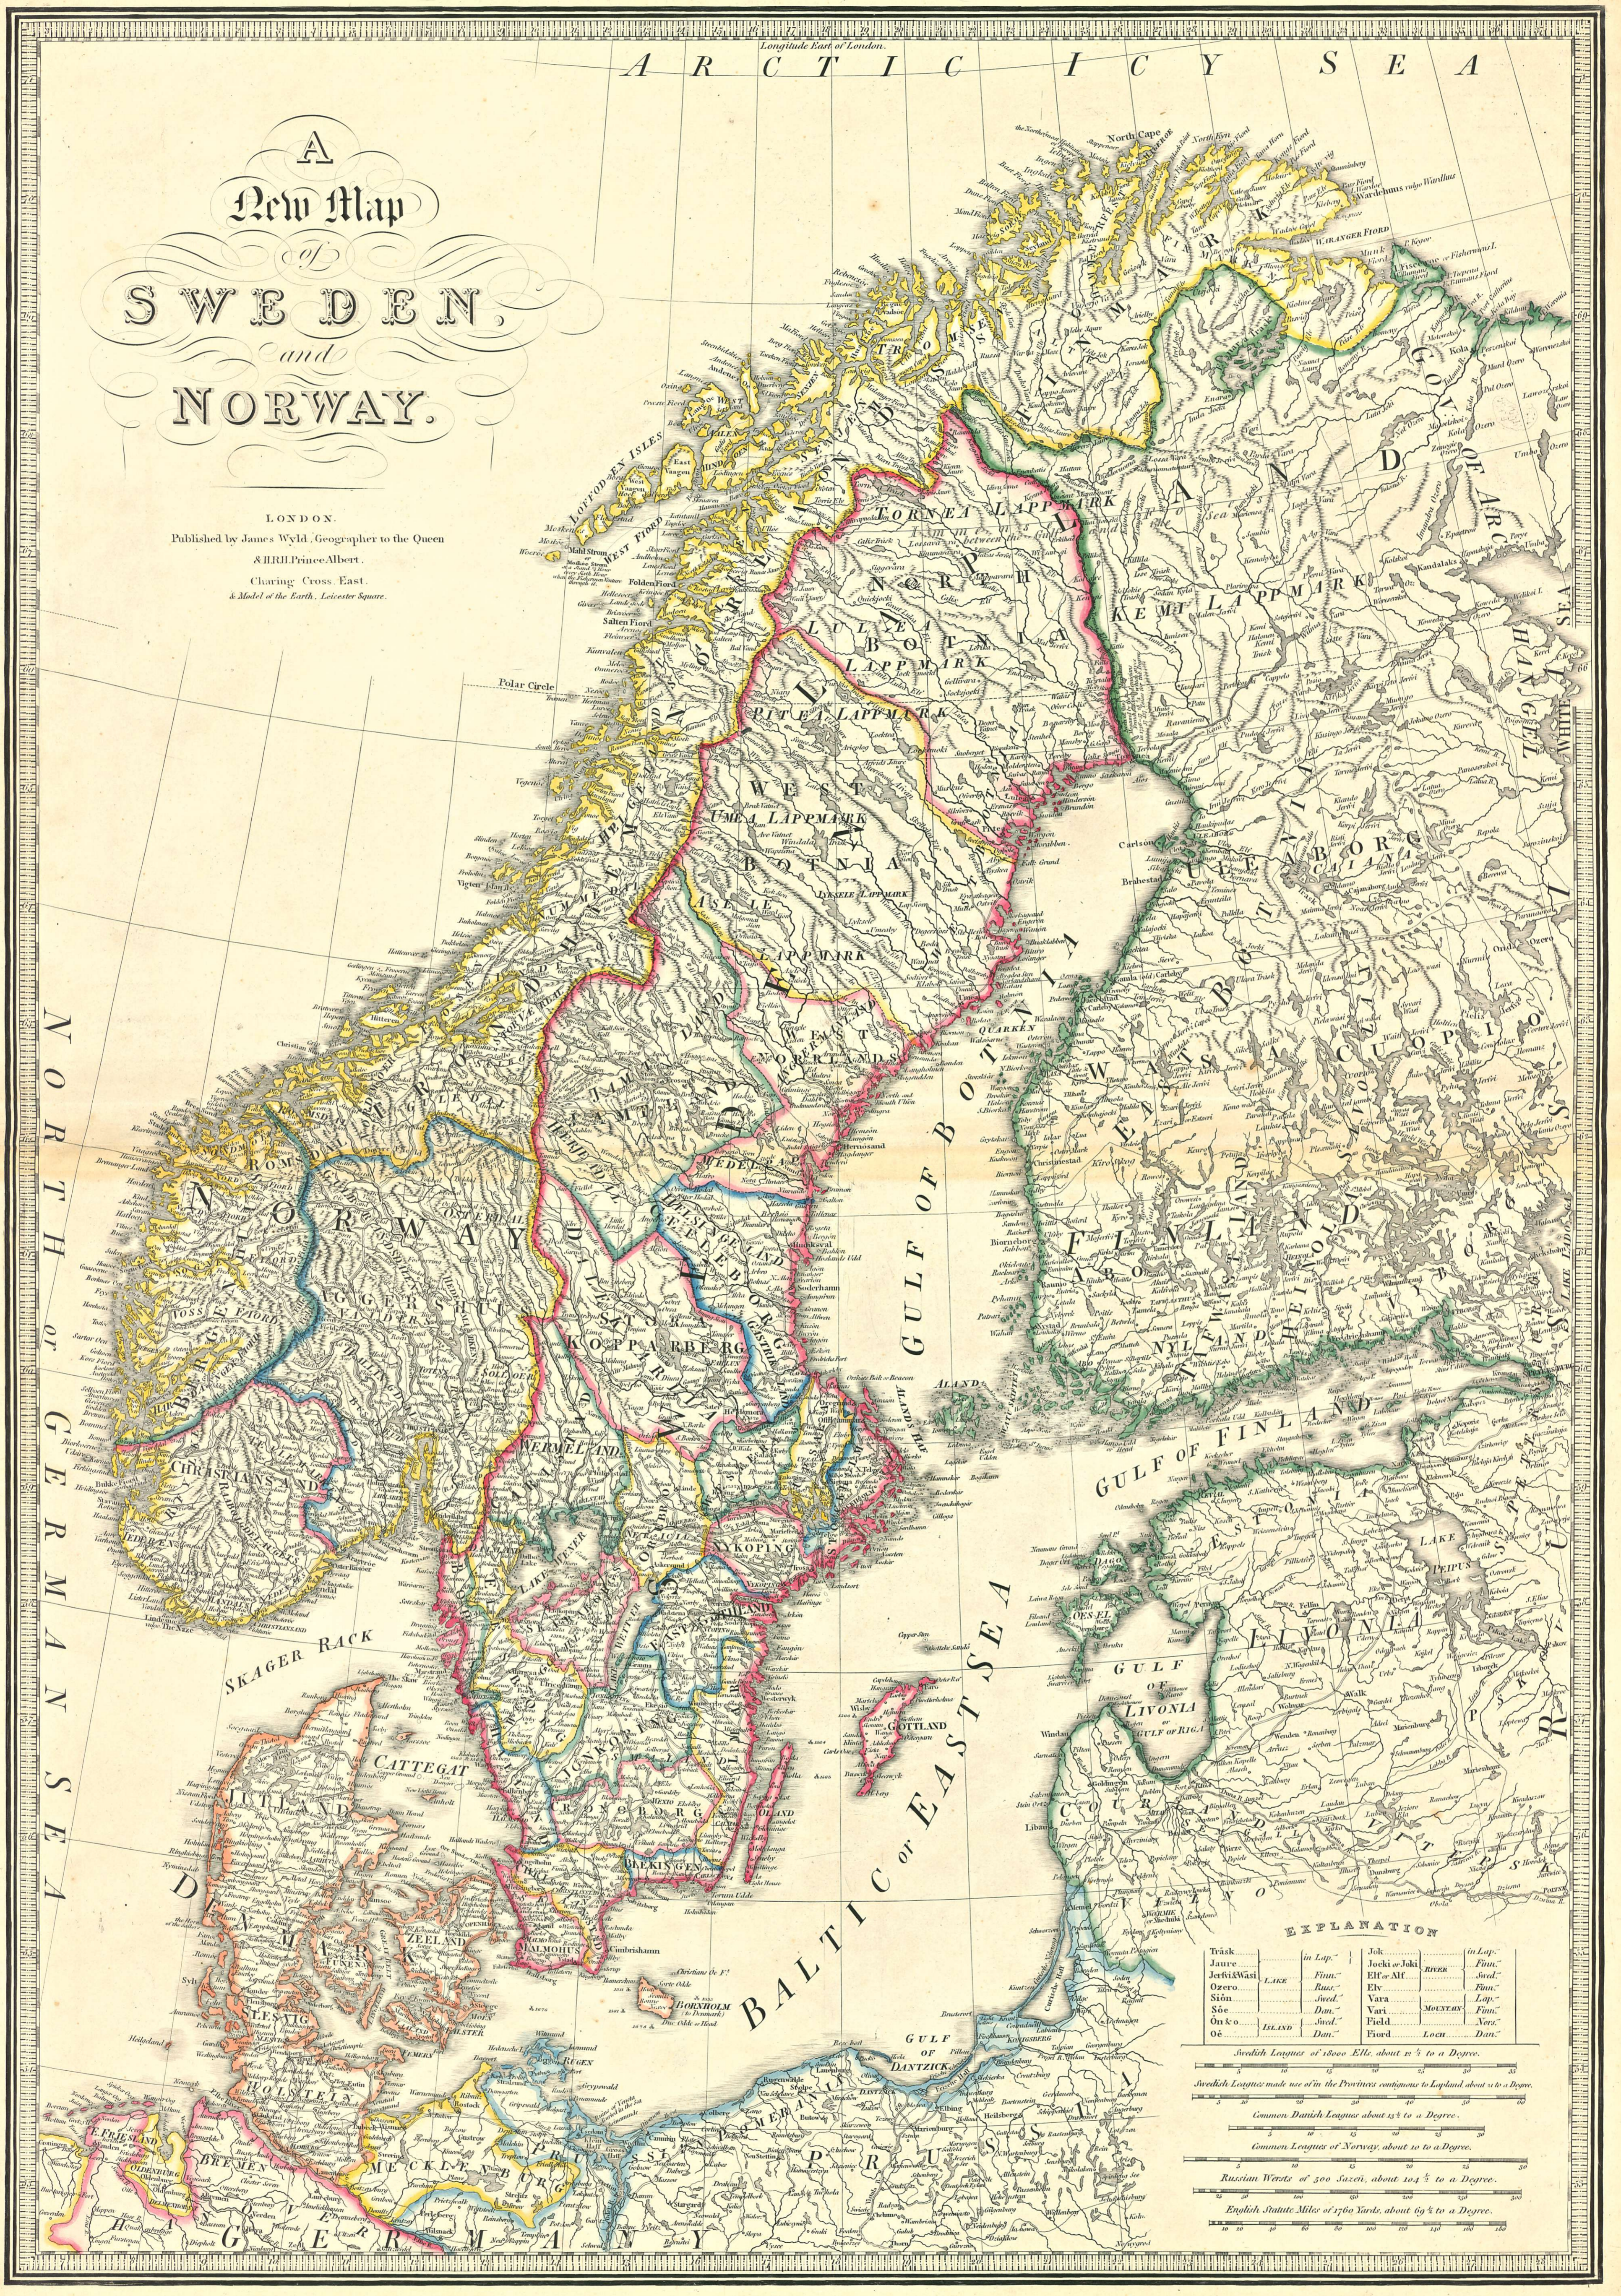

A R C T I C I C Y S E A

A New Map of SWEDEN, and NORWAY.

LONDON. Published by James Wyld, Geographer to the Queen & HRH Prince Albert. Charing Cross East. & Model of the Earth, Leicester Square.

N O R T H G E R M A N S E A

**EXPLANATION**

Trask	in Lap.	Jok	in Lap.
Jature	Fin.	Jocki or Joki	Fin.
Jurekasi	Fin.	En-Ait	Fin.
Ozero	Russ.	En	Fin.
Sion	Swed.	Vari	Fin.
Soe	Dan.	Field	Verz.
On o	Swed.	Fjord	Loch Dan.
Oe	Dan.		

Swedish Leagues of 2000 Ells, about 2 1/2 to a Degree.