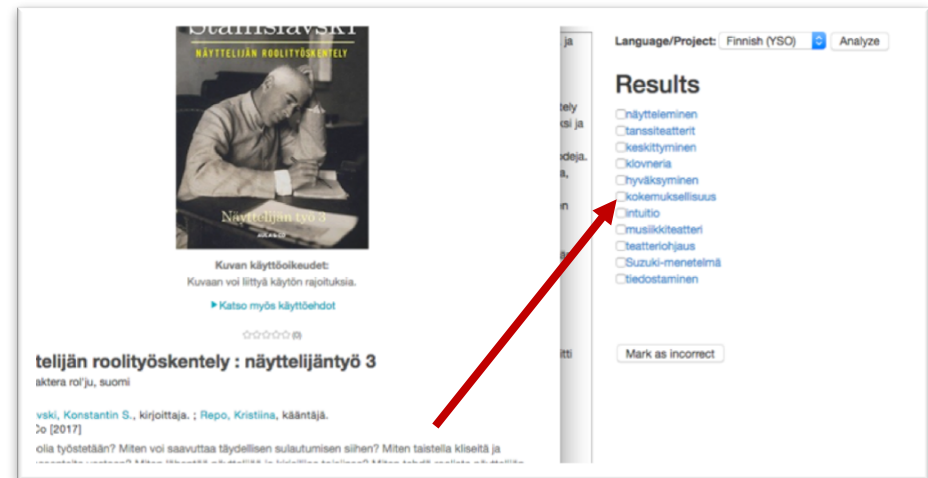

Digital learning environments

- Piloting
 - Finna.fi <> API <> e-learning platforms
 - Openly reusable material
- Usability workshops

Hackathons

- Sharing, Openness, Collaboration and Engaging.
- Hands-on
- Participating in Hackathons and promoting them.
- Examples of collaboration
 - Historical Pasila – steps towards historical street view
 - Finna Street
 - Wikidocumentaries
 - Microhistory, Crowdsourcing
 - Crowdsourcing old photography: ajapaik.ee.

Examples of applications using Finna API

- Annif.org
 - automated subject indexing

- Finto, Finnish thesaurus and ontology service

Examples of applications using Finna API

- [Helsinkiphotos.fi / Helsinkikuvia.fi](https://helsinkiphotos.fi/) (Built on Finna-API)
 - Helsinki City Museums image service that provides a user-friendly way to access and print the Helsinki City Museum's photographs