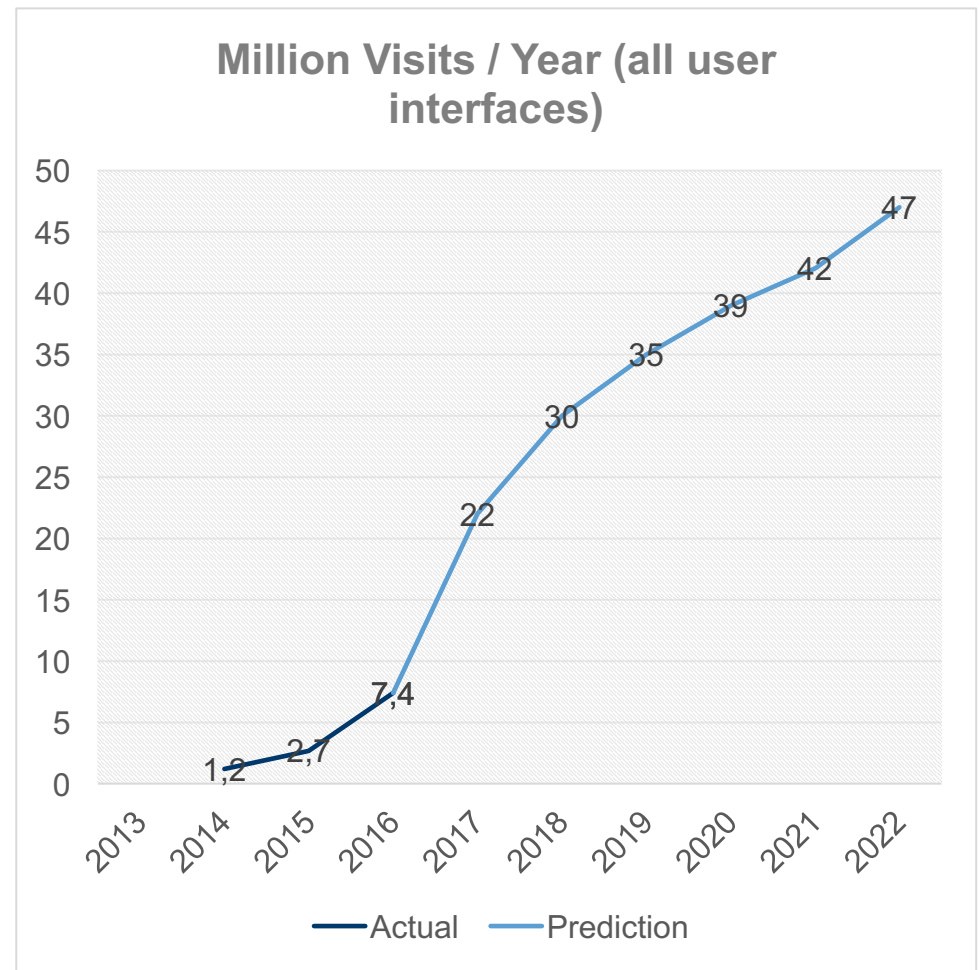

Creation of
added value

Content

How is Finna done?

 CC BY

Eeva Rista, Helsingin kaupunginmuseo, <https://finna.fi/Record/hkm.HKMS000005:km0000nuru>

Development and adoption has been fast

- 2008-2011 planning and piloting with commercial software
- 2012 Open Source development starts
- 2012 Beta
- 2013 Public release