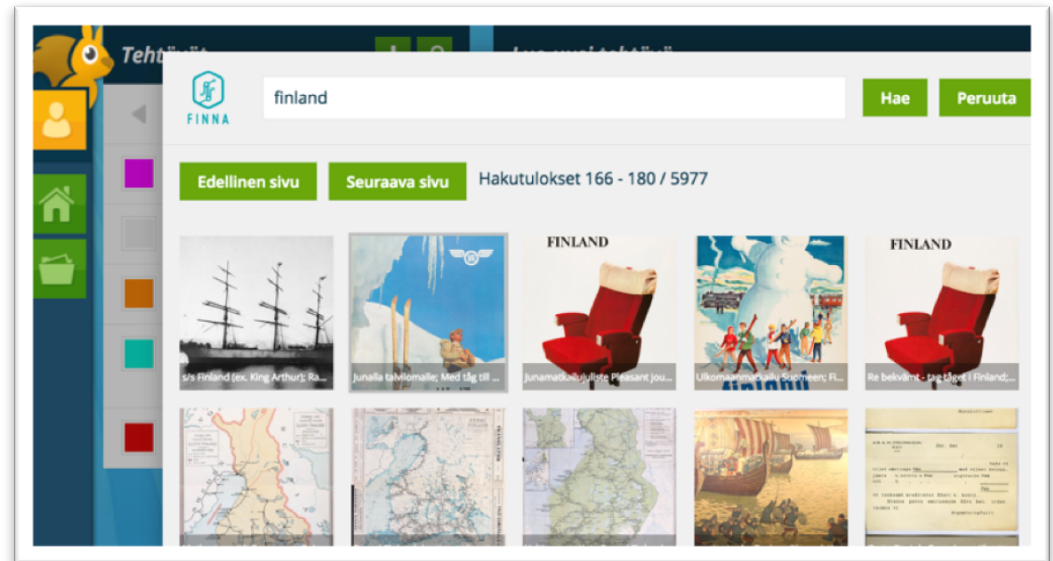

Digital learning environments

- Piloting
  - Finna.fi <> API <> e-learning platforms
  - Openly reusable material
- Usability workshops