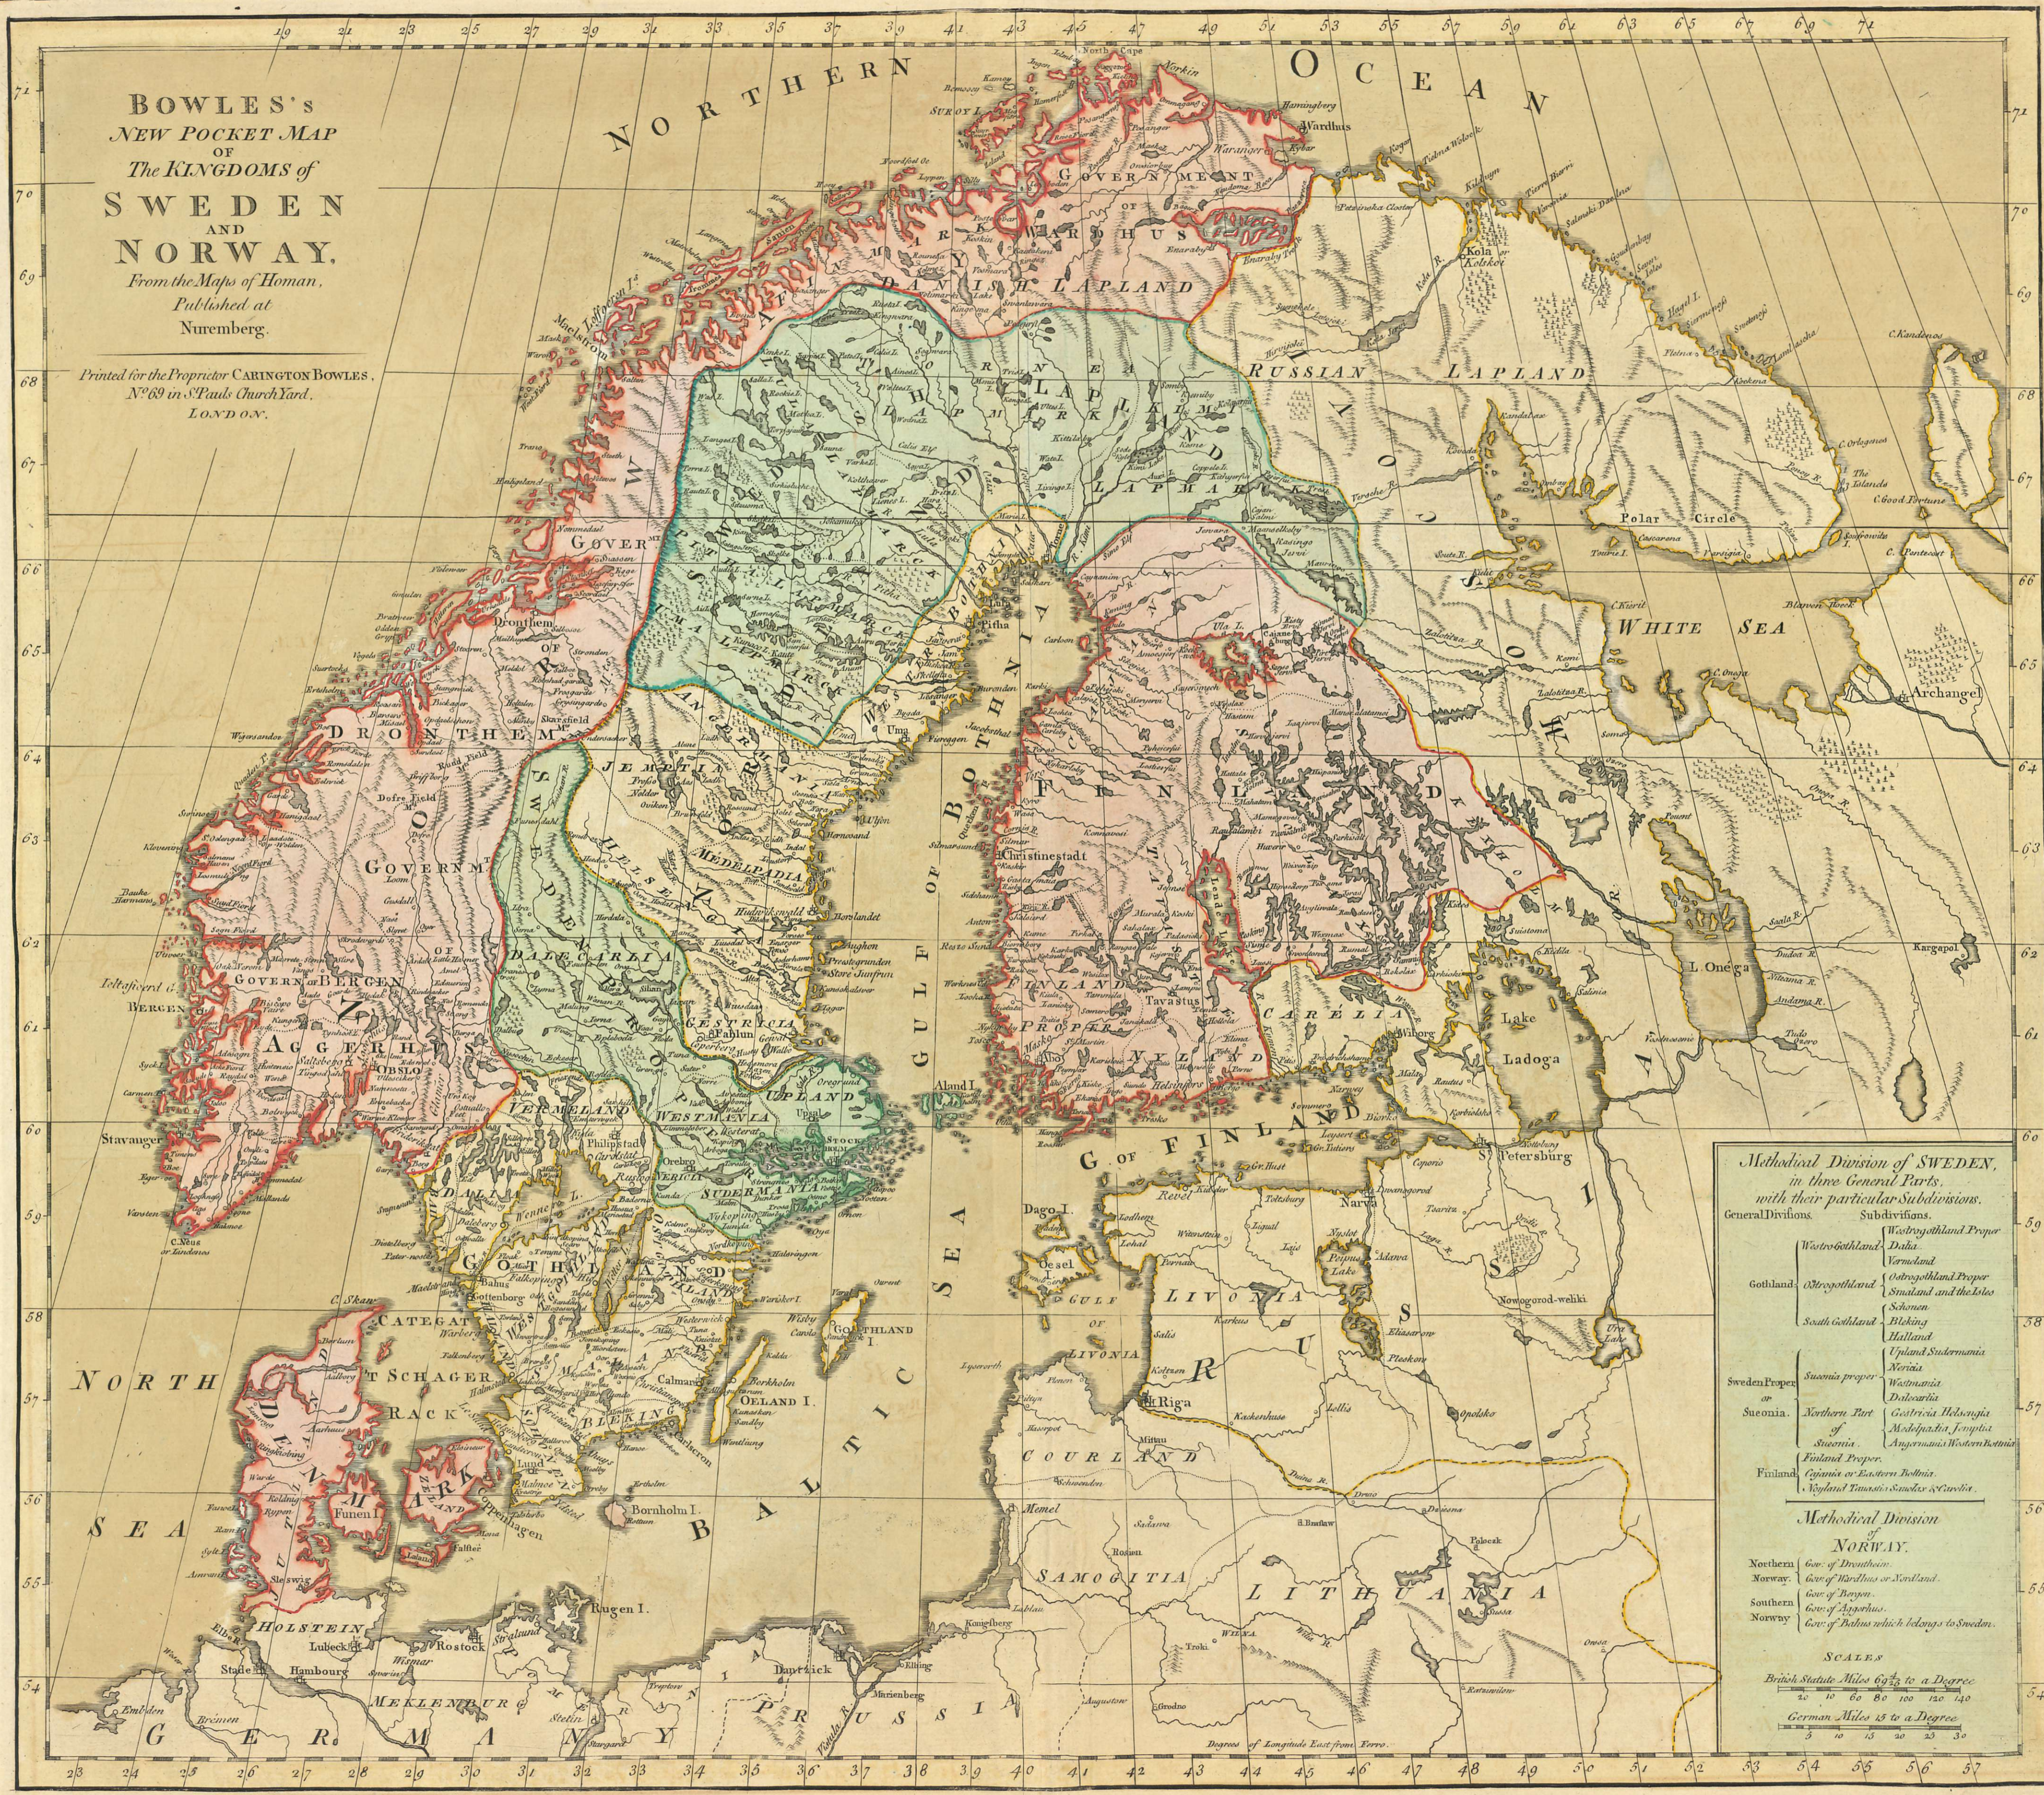

BOWLES'S
NEW POCKET MAP
OF
THE KINGDOMS OF
SWEDEN
AND
NORWAY.
From the Maps of Homan.
Published at
Nuremberg.

Printed for the Proprietor **CARINGTON BOWLES,**
No 69 in St Pauls Church Yard,
LONDON.

Methodical Division of SWEDEN,
in three General Parts,
with their particular Subdivisions.

General Divisions	Subdivisions
Gothland	Wester Gothland
	Östergothland
	South Gothland
Sweden Proper or Sueonia	Wester Gothland Proper
	Verneland
	Östergothland Proper
	Smoland and the Isles
Finland	Blaking
	Halland
	Upland Sudermania
	Nerica
Sweden Proper or Sueonia	Northern Part of Sueonia
	Southern Part of Sueonia
Finland	Finland Proper
	Cepania or Eastern Botnia
<i>Methodical Division of NORWAY.</i>	
Northern Norway	Gov. of Drontheim
Norway	Gov. of West-Åhus or Nordland
Southern Norway	Gov. of Bergen
Norway	Gov. of Aggerhus
Norway	Gov. of Balhus which belongs to Sweden.